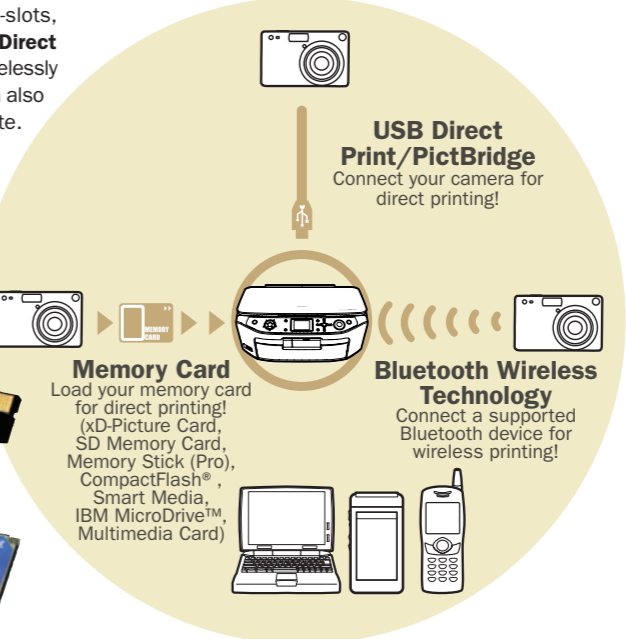

Integrated Photo Direct Connectivity and 2.5" Photo Fine Viewer

Print directly from built-in memory card-slots, connect to digital cameras using **USB Direct Print** or **PictBridge**. Alternatively, print wirelessly through **infra-red** or **Bluetooth***. You can also select a range of photos or print by date.

* Using an optional Bluetooth Photo Print Adapter.